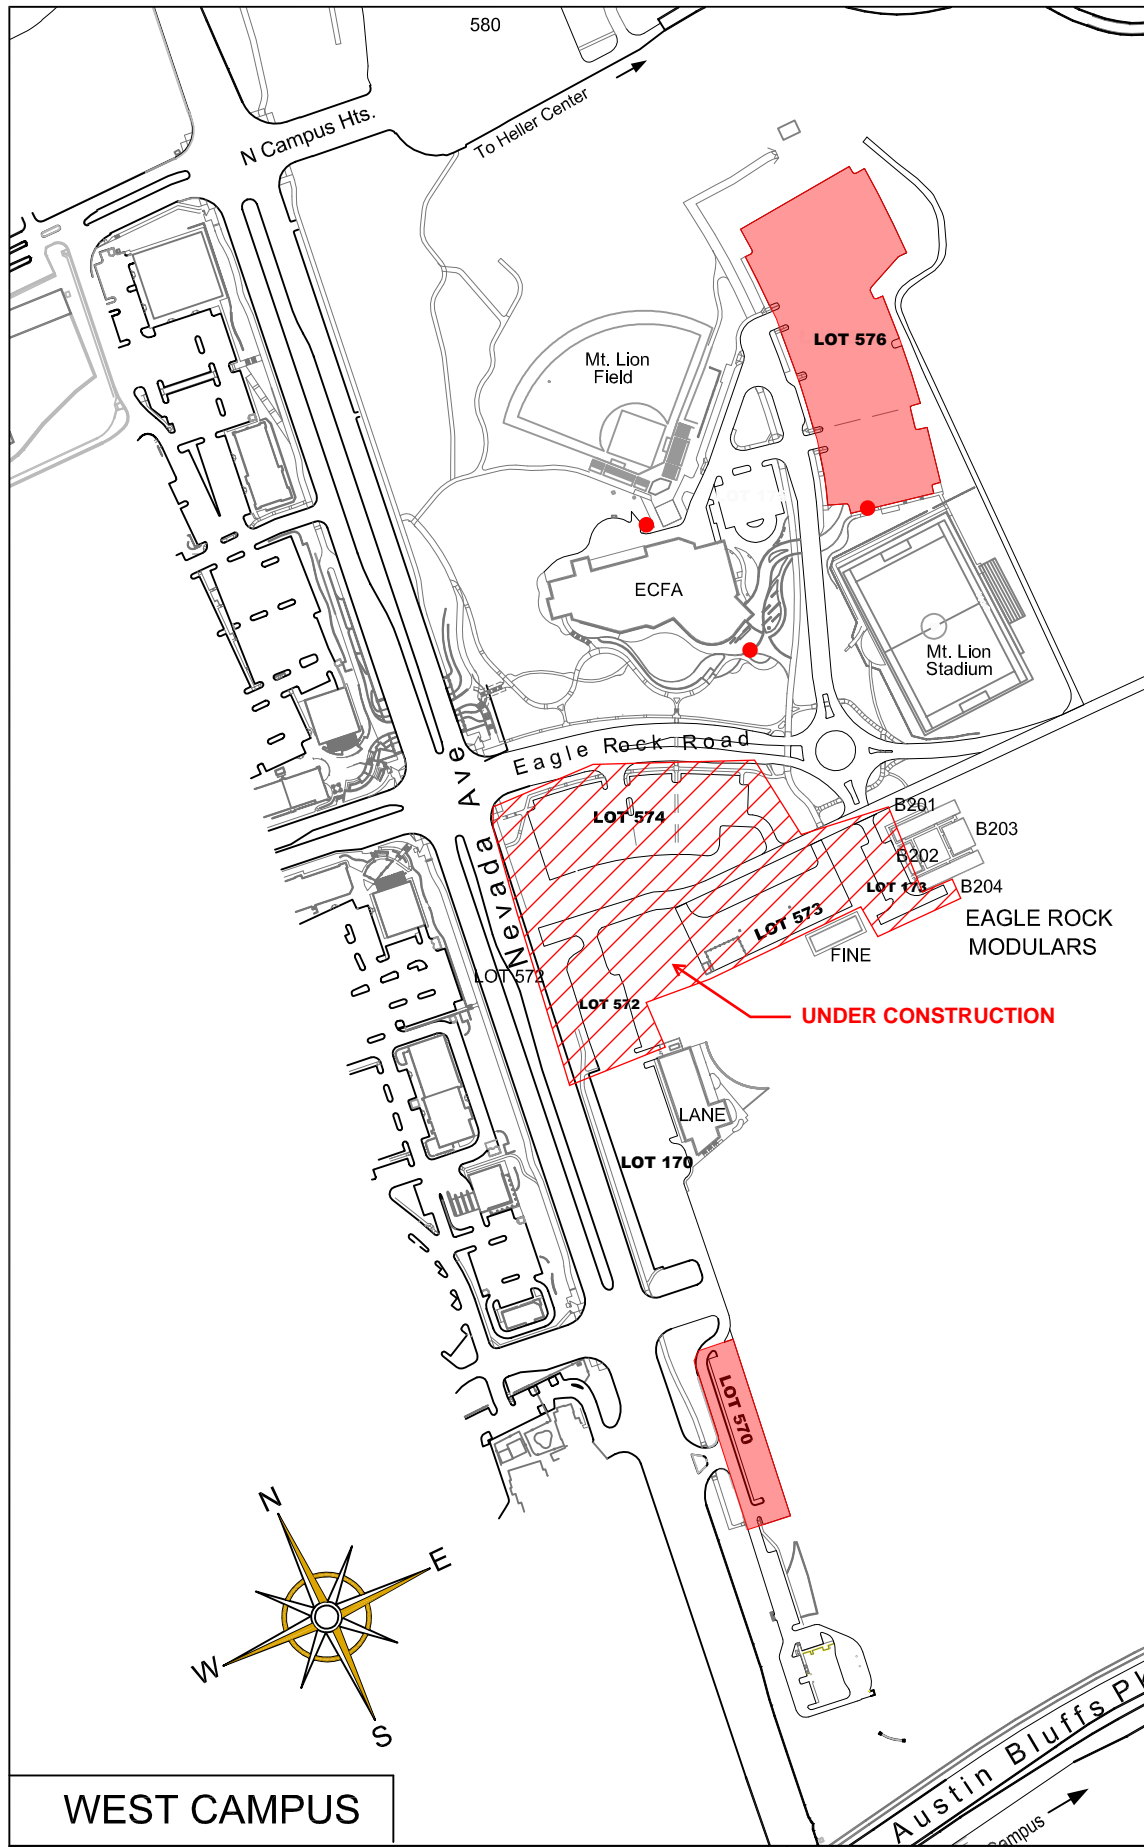

DESIGNATED SMOKING AREAS

SMOKING IS RESTRICTED TO DESIGNATED SMOKING AREAS, PARKING LOTS AND ALONG PUBLIC ROADWAYS

EAST CAMPUS

CENTRAL CAMPUS

WEST CAMPUS

HELLER CENTER

LOT 580 / MOUNTAIN LION FIELD HOUSE

CYBERSECURITY