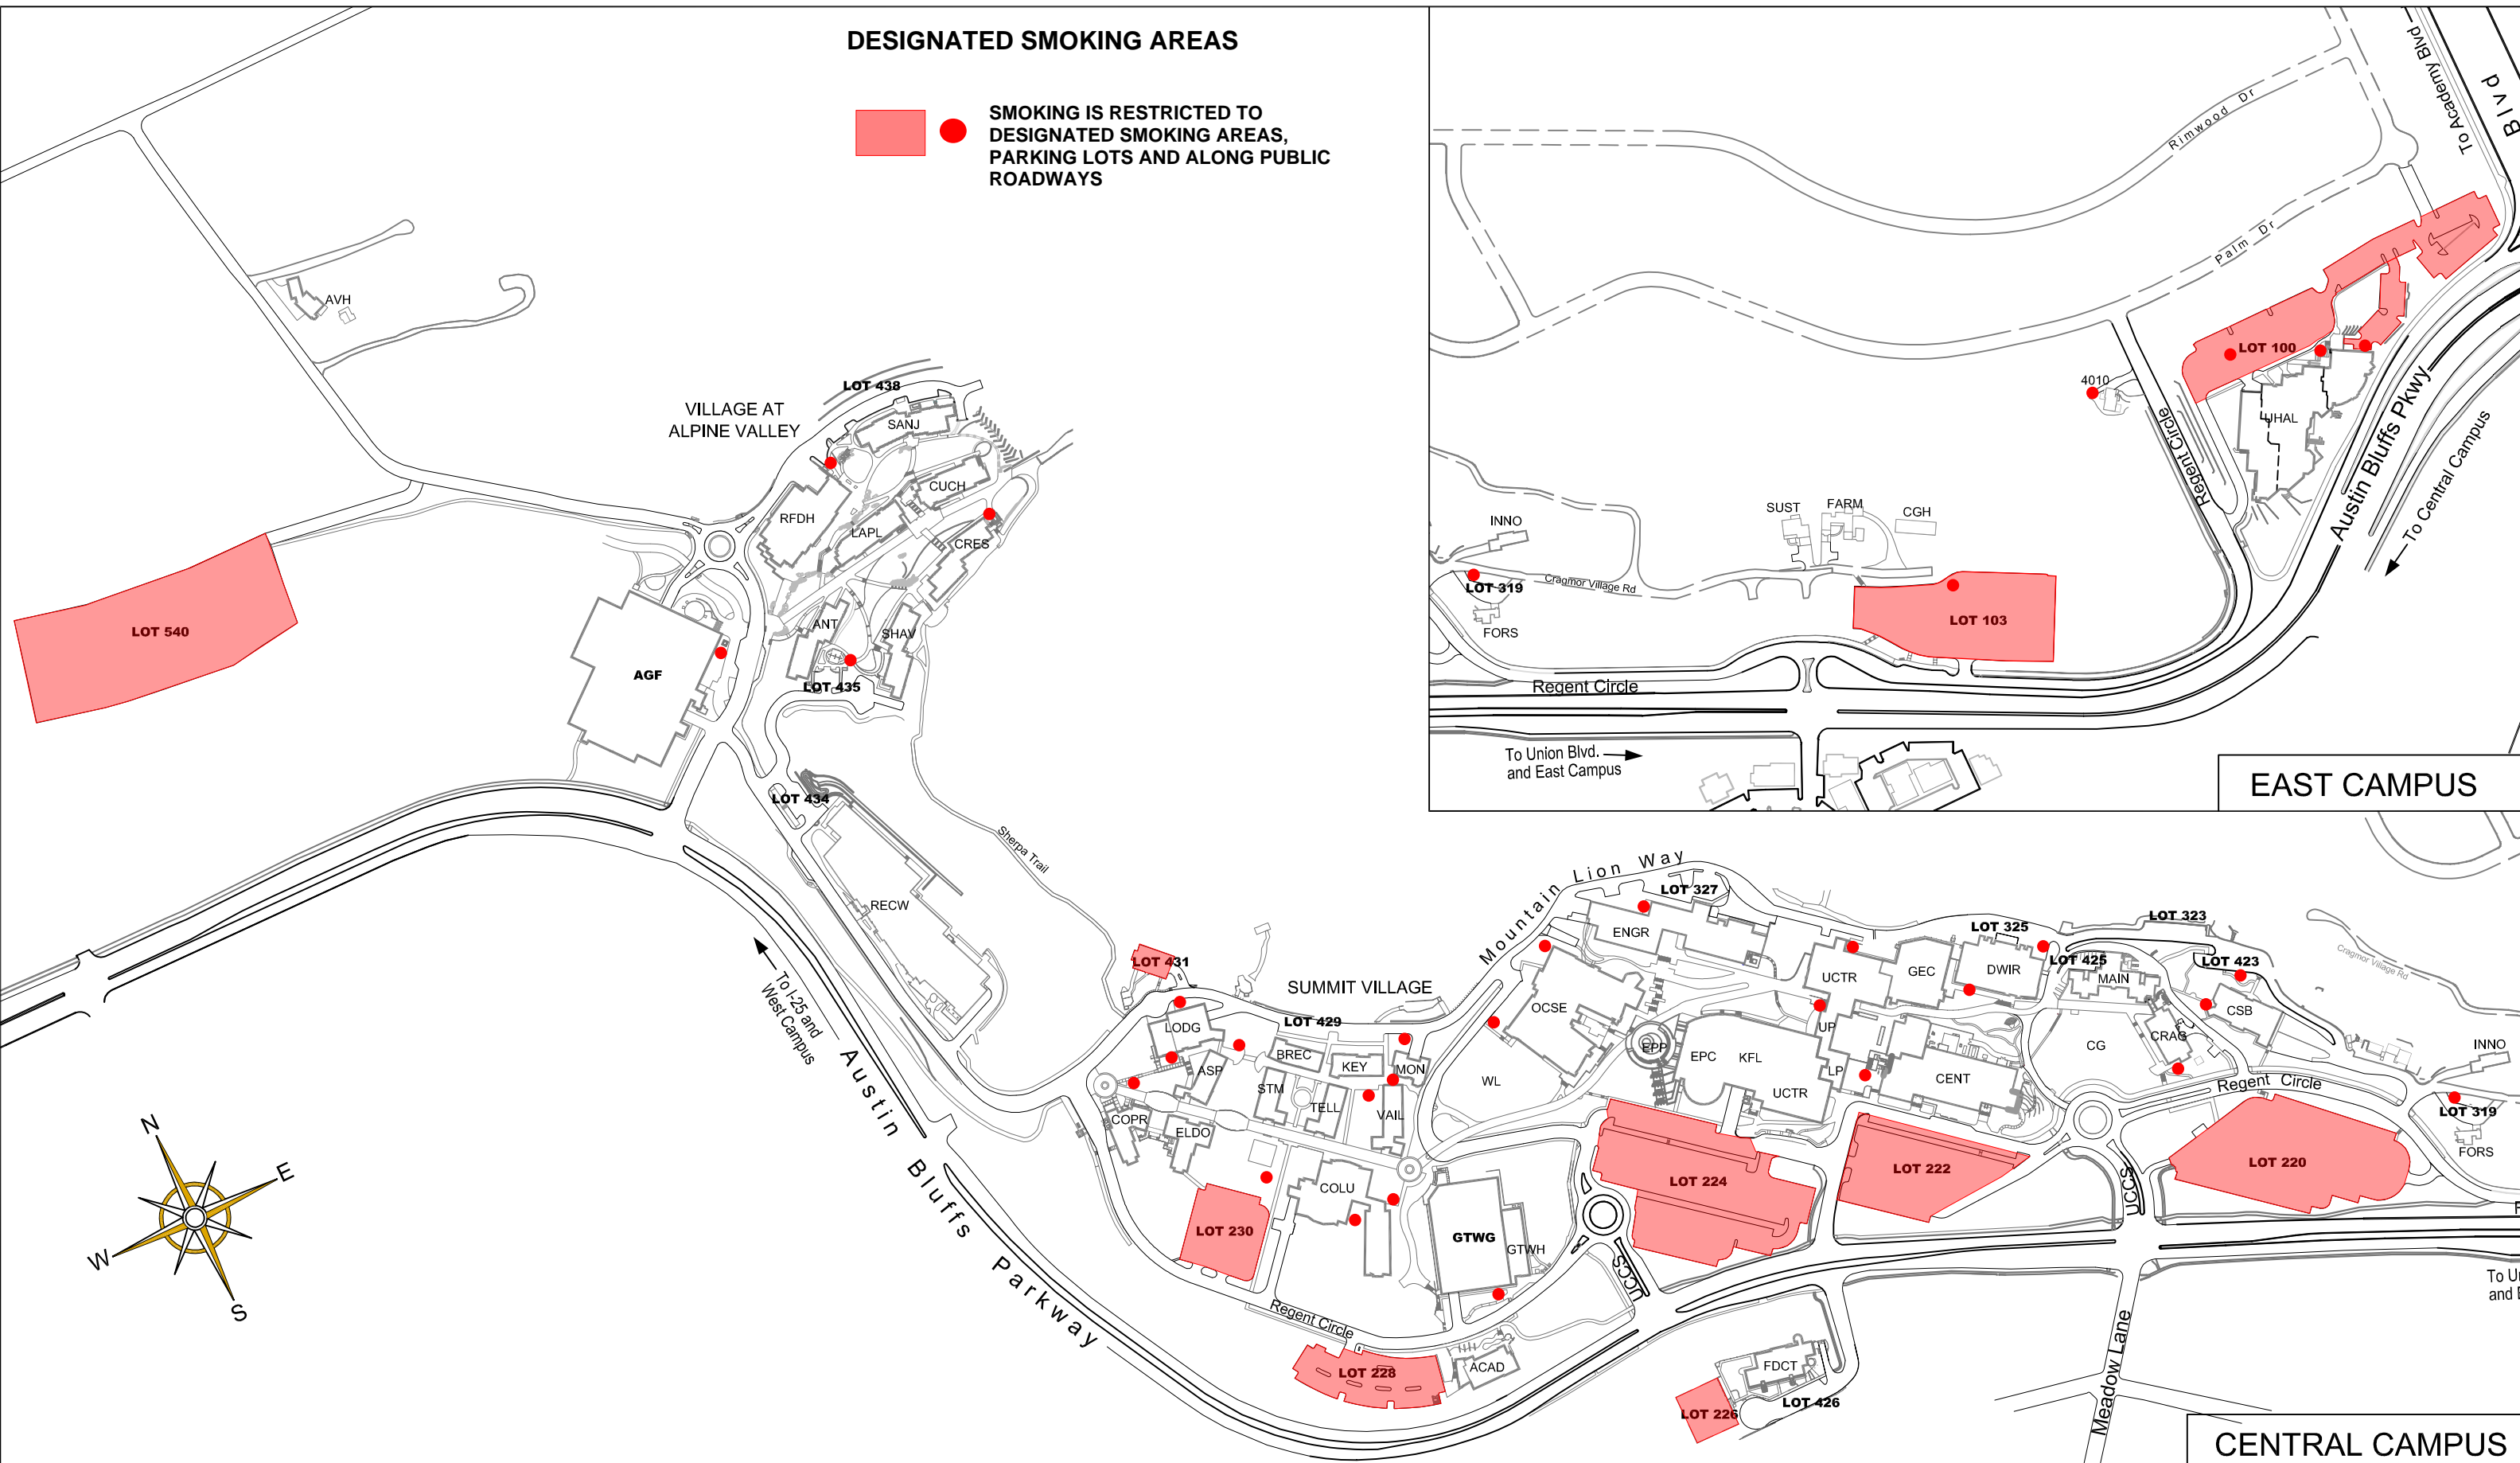

DESIGNATED SMOKING AREAS

SMOKING IS RESTRICTED TO DESIGNATED SMOKING AREAS, PARKING LOTS AND ALONG PUBLIC ROADWAYS

EAST CAMPUS

CENTRAL CAMPUS

WEST CAMPUS

HELLER CENTER

LOT 580 / MOUNTAIN LION FIELD HOUSE

CYBERSECURITY